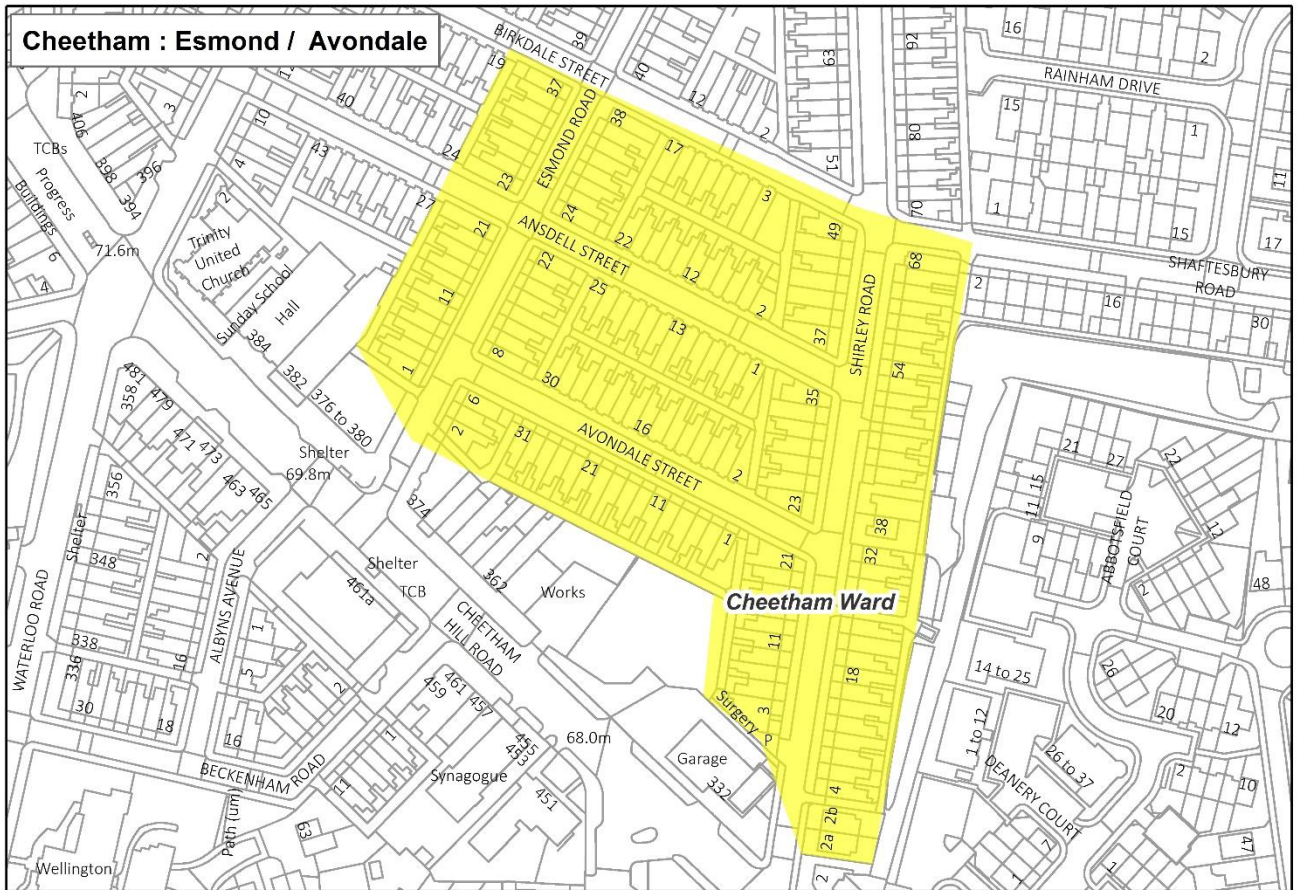

Appendix 2 Maps of proposed SL areas

© Crown copyright and database rights 2020. Ordnance Survey 100019568.

Contains OS data © Crown Copyright and database right 2019

© Crown copyright and database rights 2020. Ordnance Survey100019568.

© Crown copyright and database rights 2020. Ordnance Survey100019568.

Cheetham : Esmond / Avondale

Flats over Shops Cheetham Hill Road

Crumpsall Ward

Contains OS data © Crown Copyright and database right 2019

© Crown copyright and database rights 2018. Ordnance Survey100019568.