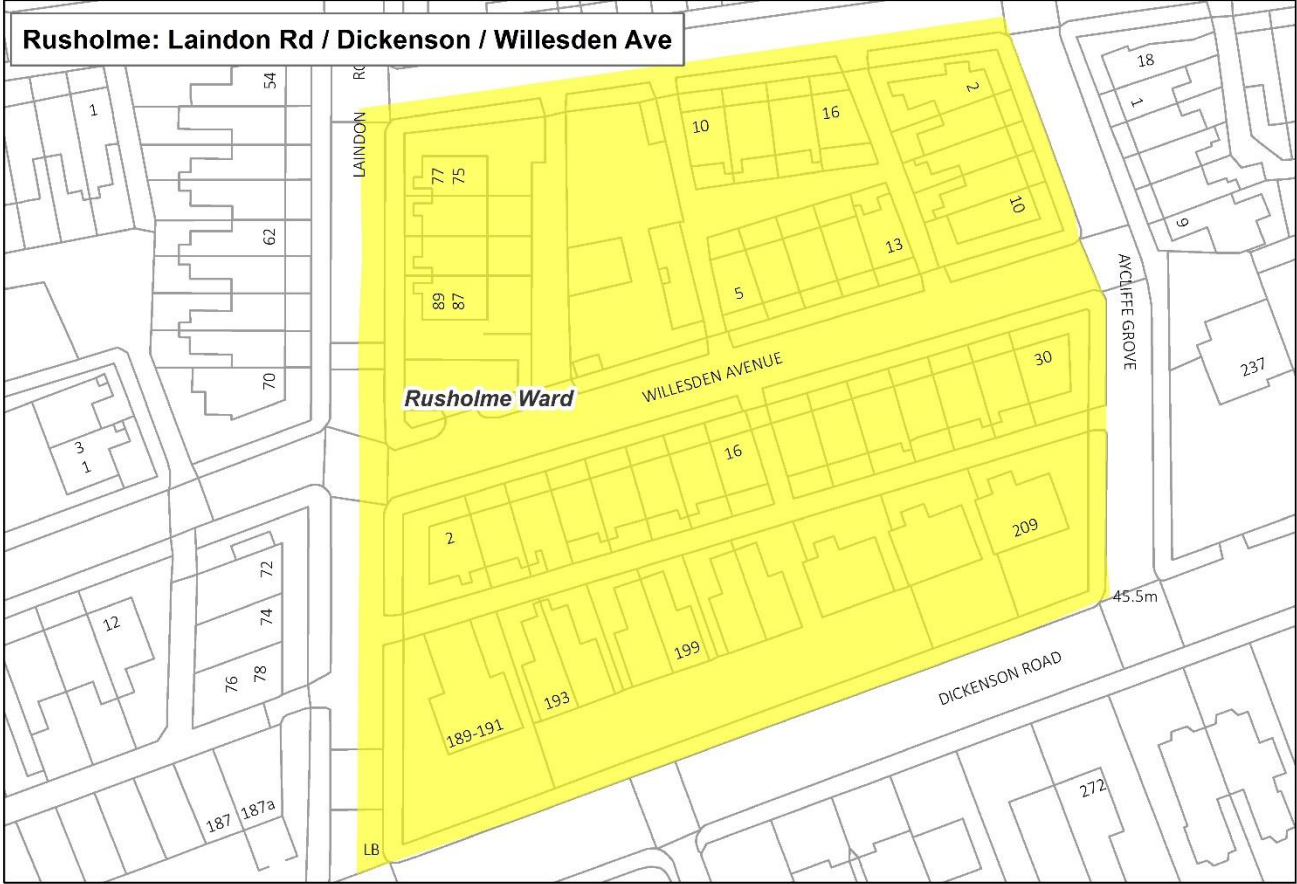

Appendix 2 Maps of proposed SL areas

© Crown copyright and database rights 2020. Ordnance Survey 100019568.

Contains OS data © Crown Copyright and database right 2019

© Crown copyright and database rights 2020. Ordnance Survey100019568.

© Crown copyright and database rights 2020. Ordnance Survey100019568.

Cheetham : Esmond / Avondale

Flats over Shops Cheetham Hill Road

Crumpsall Ward

Contains OS data © Crown Copyright and database right 2019

© Crown copyright and database rights 2018. Ordnance Survey100019568.