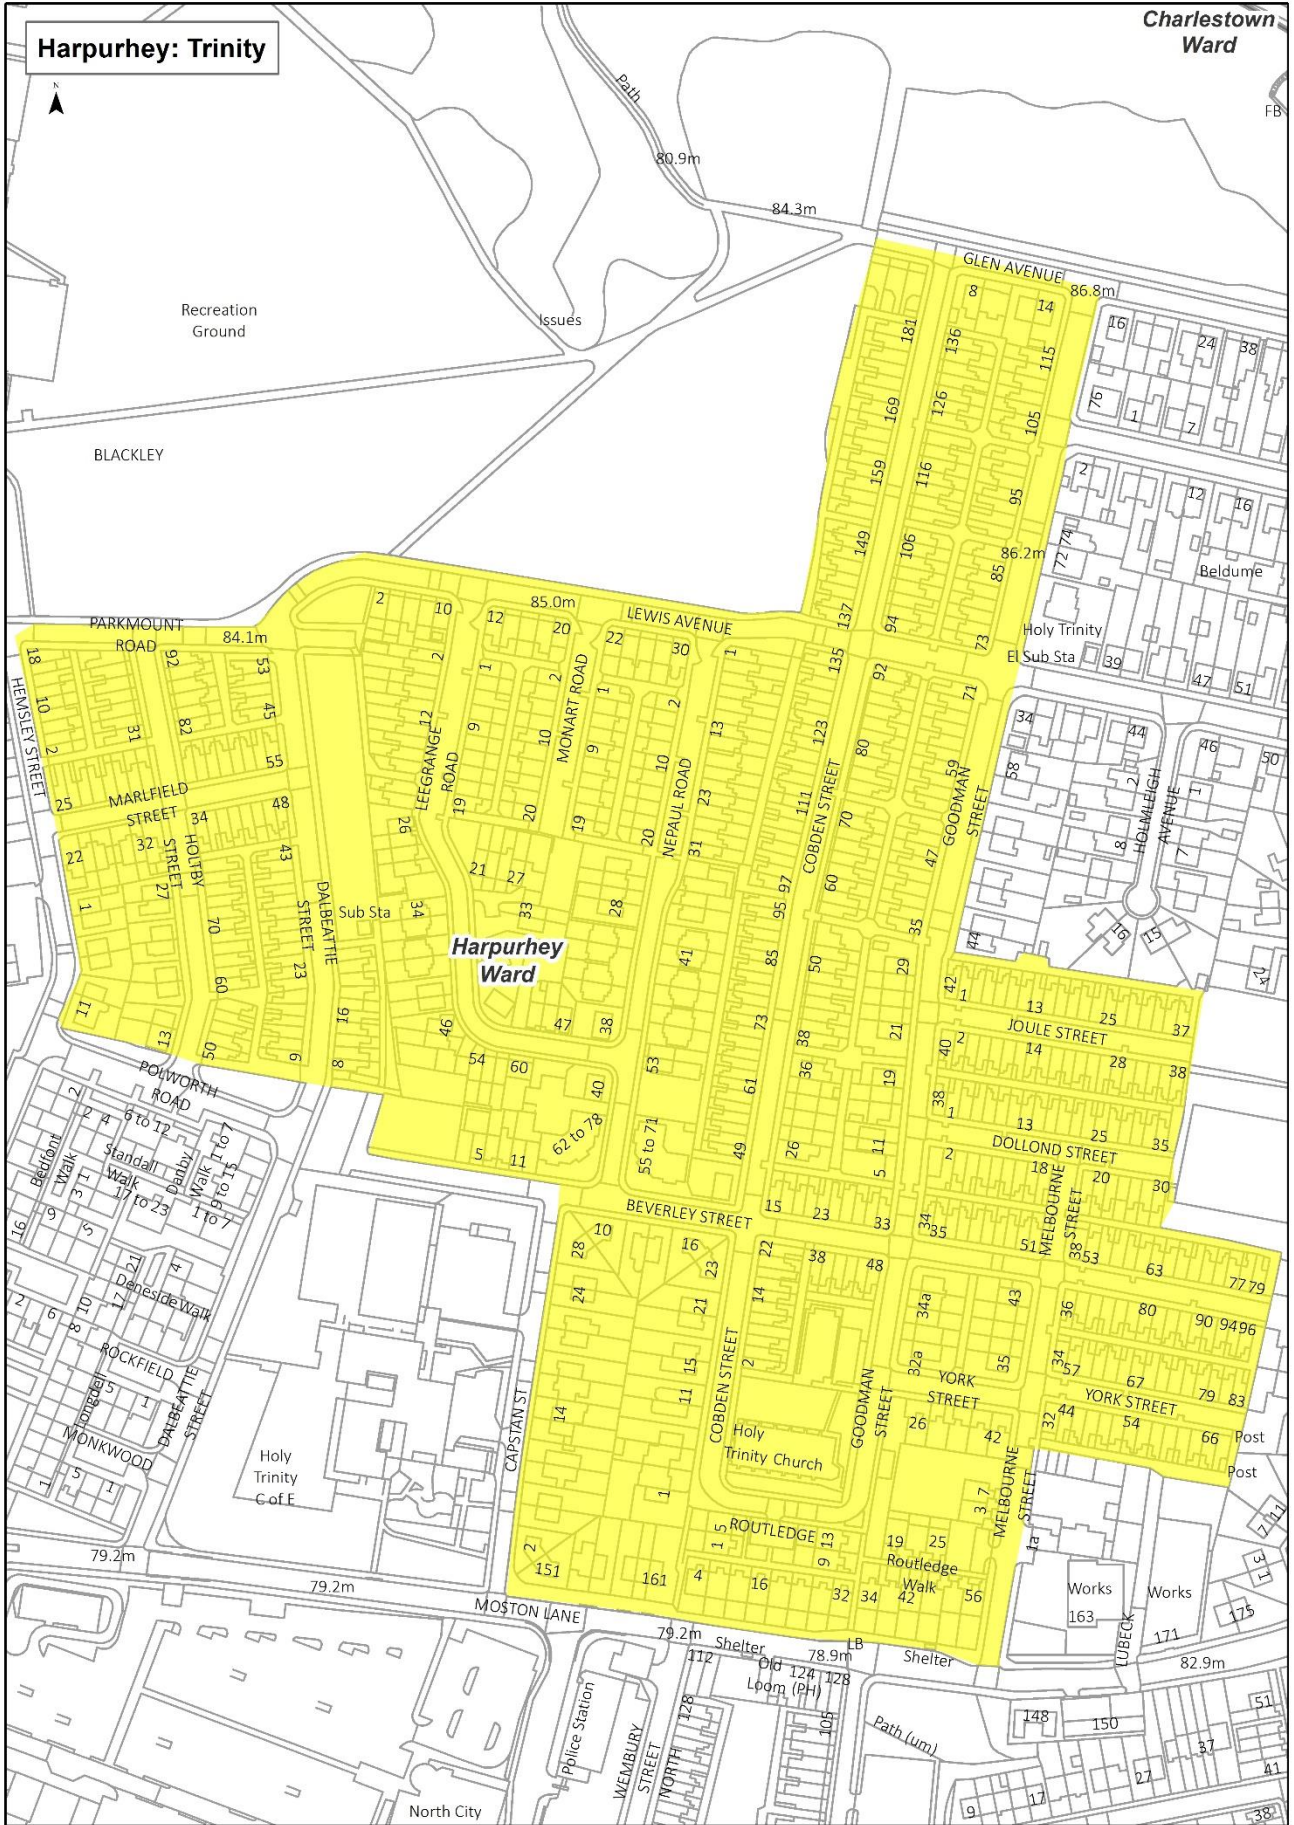

Appendix 2 Maps of proposed SL areas

© Crown copyright and database rights 2020. Ordnance Survey 100019568.

Contains OS data © Crown Copyright and database right 2019

© Crown copyright and database rights 2020. Ordnance Survey100019568.

© Crown copyright and database rights 2020. Ordnance Survey100019568.

Cheetham : Esmond / Avondale

Flats over Shops Cheetham Hill Road

Crumpsall Ward

Contains OS data © Crown Copyright and database right 2019

© Crown copyright and database rights 2018. Ordnance Survey100019568.