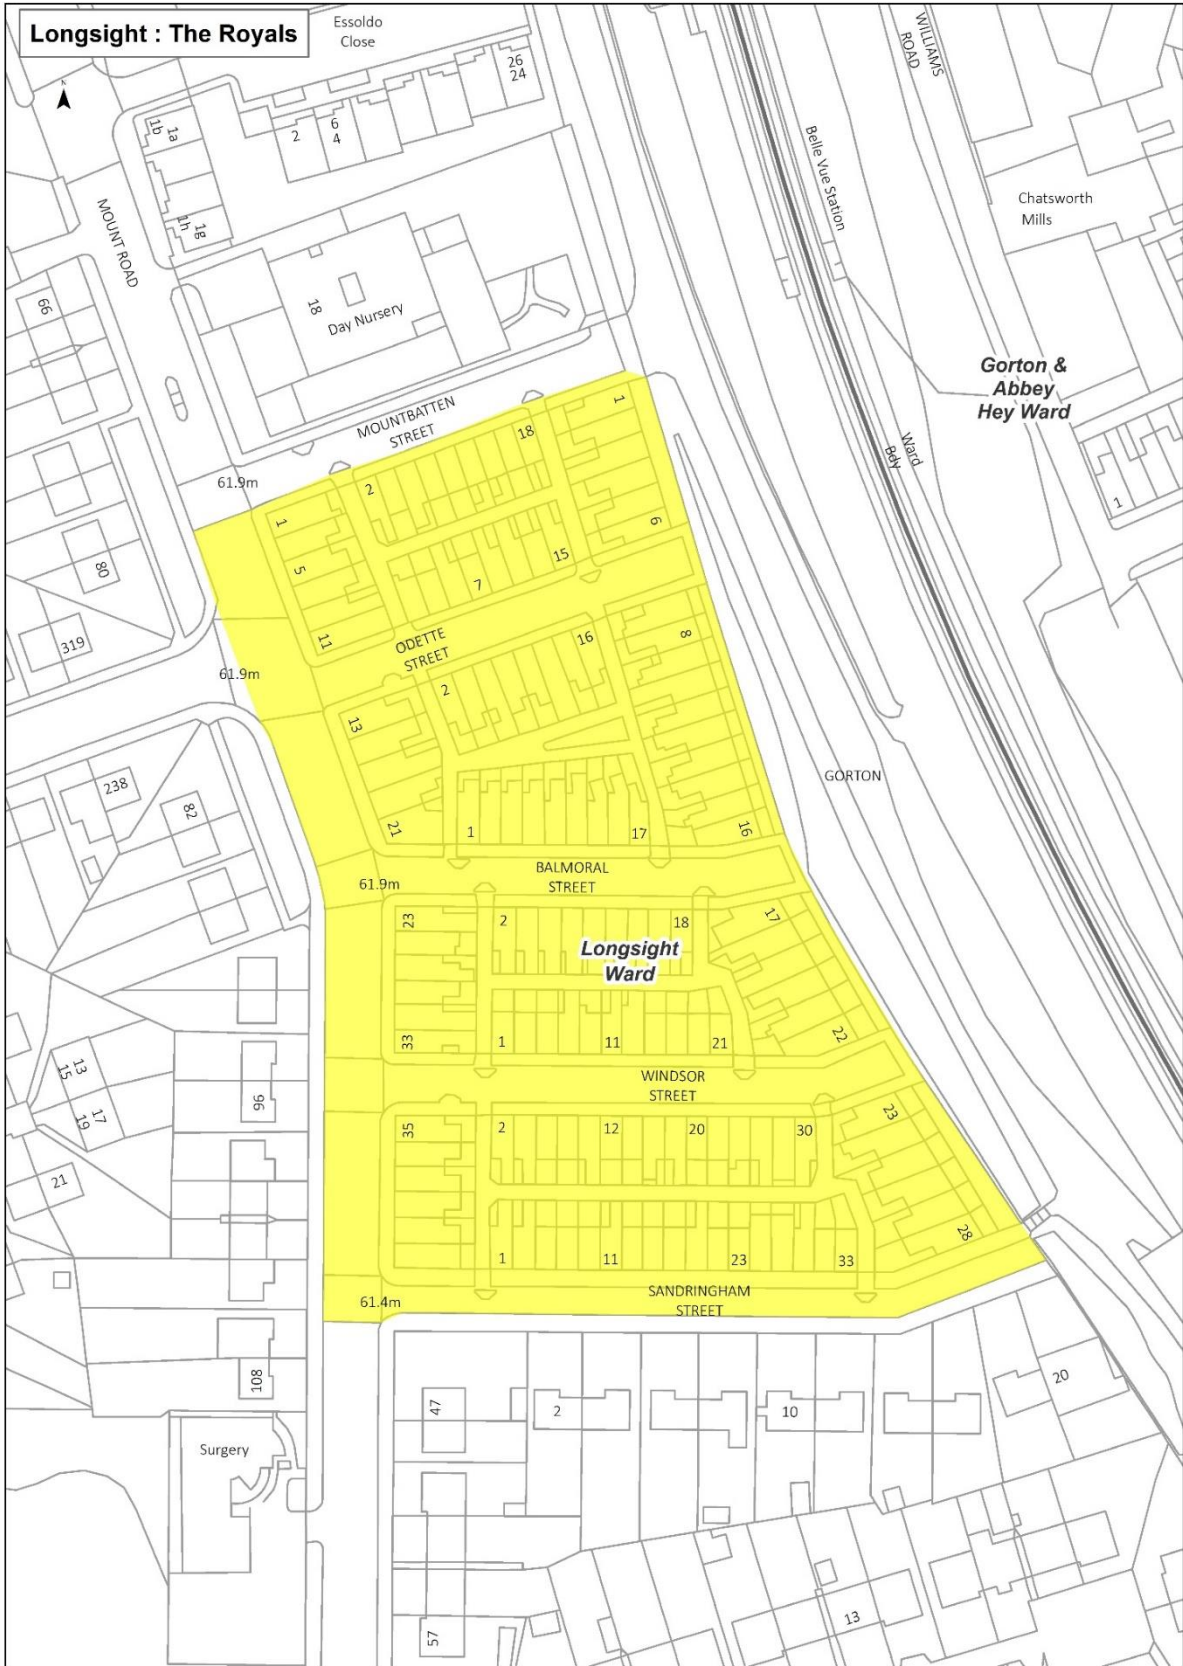

Appendix 2 Maps of proposed SL areas

© Crown copyright and database rights 2020. Ordnance Survey 100019568.

Contains OS data © Crown Copyright and database right 2019

© Crown copyright and database rights 2020. Ordnance Survey100019568.

© Crown copyright and database rights 2020. Ordnance Survey100019568.

Cheetham : Esmond / Avondale

Flats over Shops Cheetham Hill Road

Crumpsall Ward

Contains OS data © Crown Copyright and database right 2019

© Crown copyright and database rights 2018. Ordnance Survey100019568.