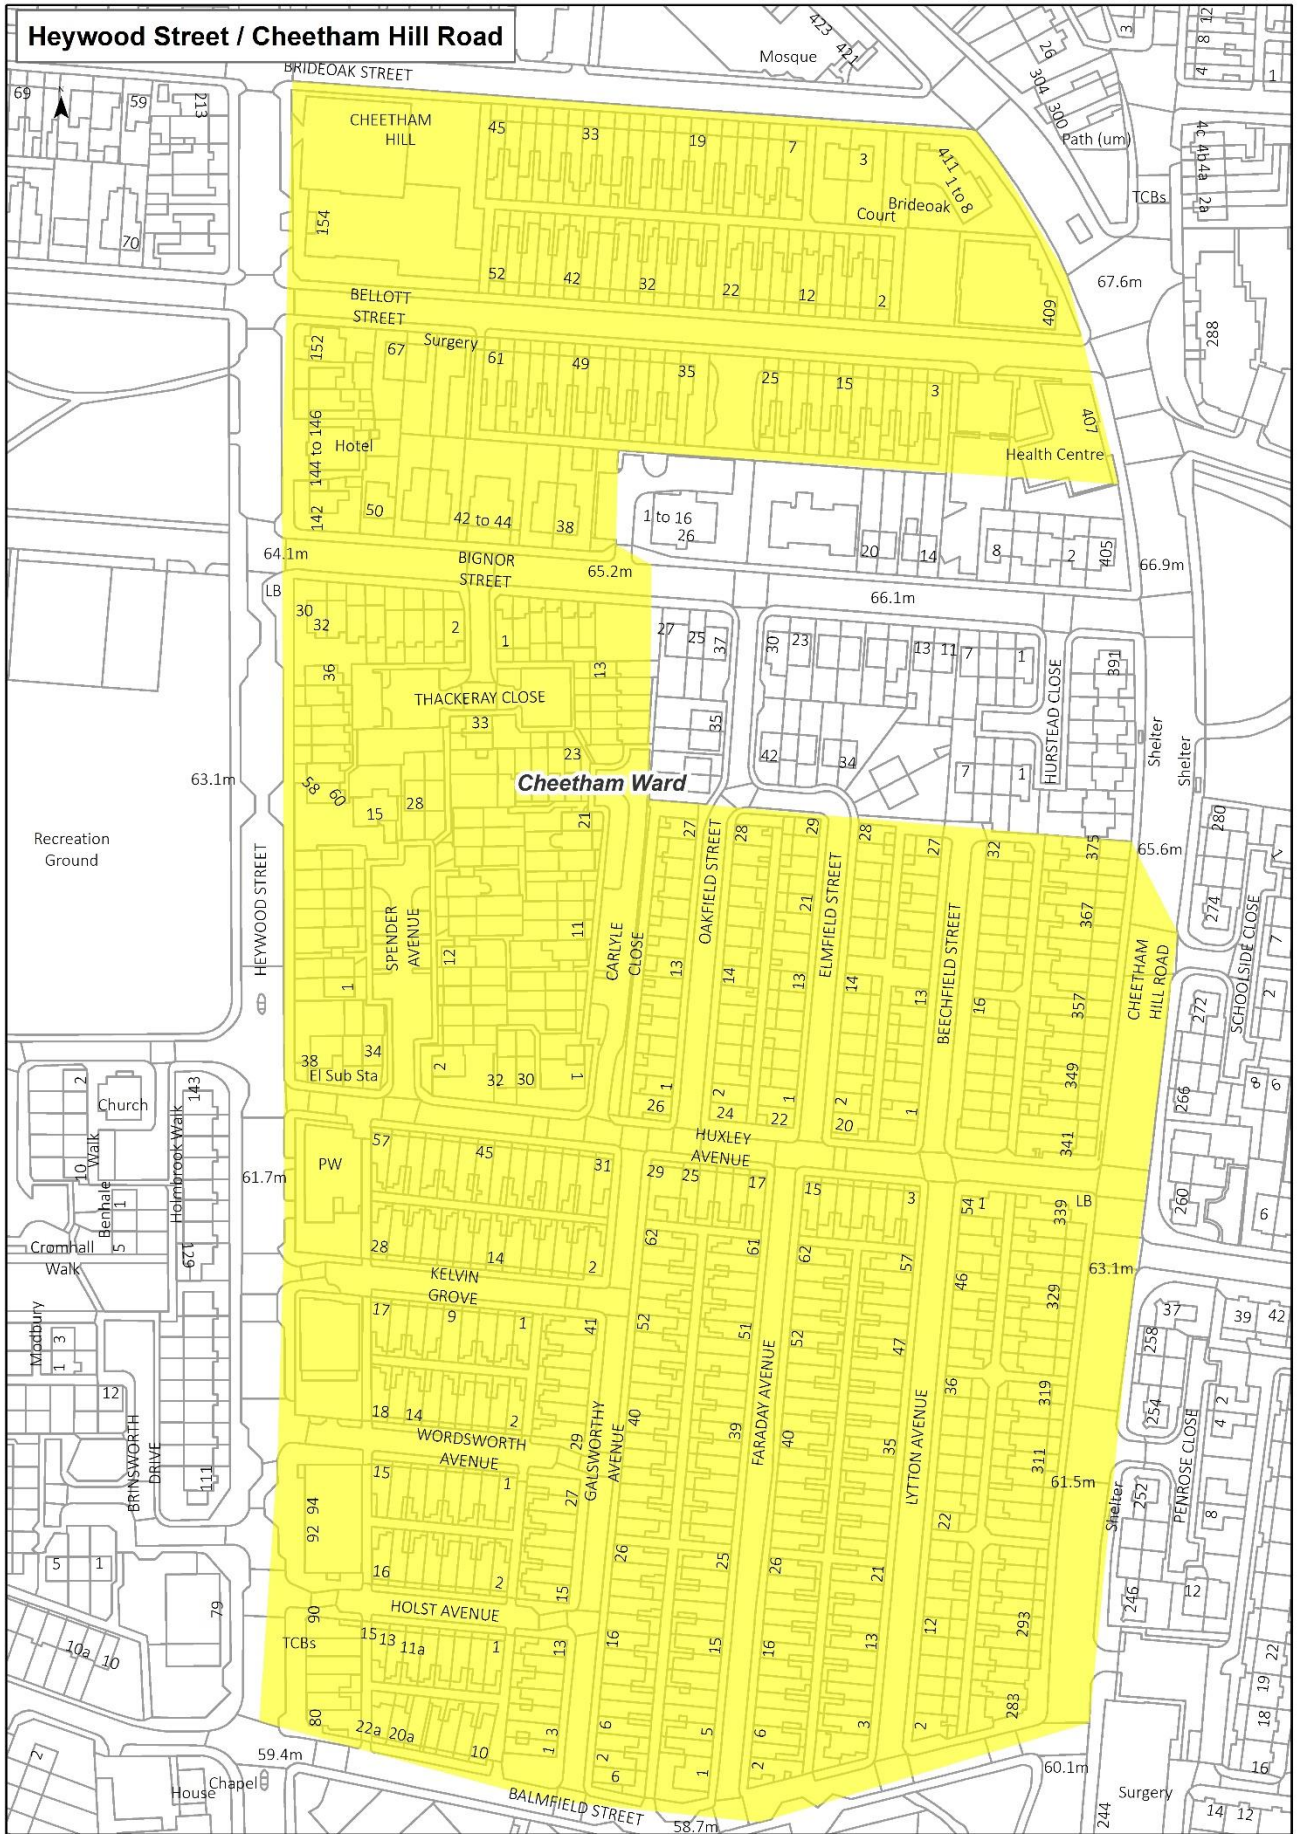

Appendix 2 Maps of proposed SL areas

© Crown copyright and database rights 2020. Ordnance Survey 100019568.

Contains OS data © Crown Copyright and database right 2019

© Crown copyright and database rights 2020. Ordnance Survey100019568.

© Crown copyright and database rights 2020. Ordnance Survey100019568.

Cheetham : Esmond / Avondale

Flats over Shops Cheetham Hill Road

Crumpsall Ward

Contains OS data © Crown Copyright and database right 2019

© Crown copyright and database rights 2018. Ordnance Survey100019568.