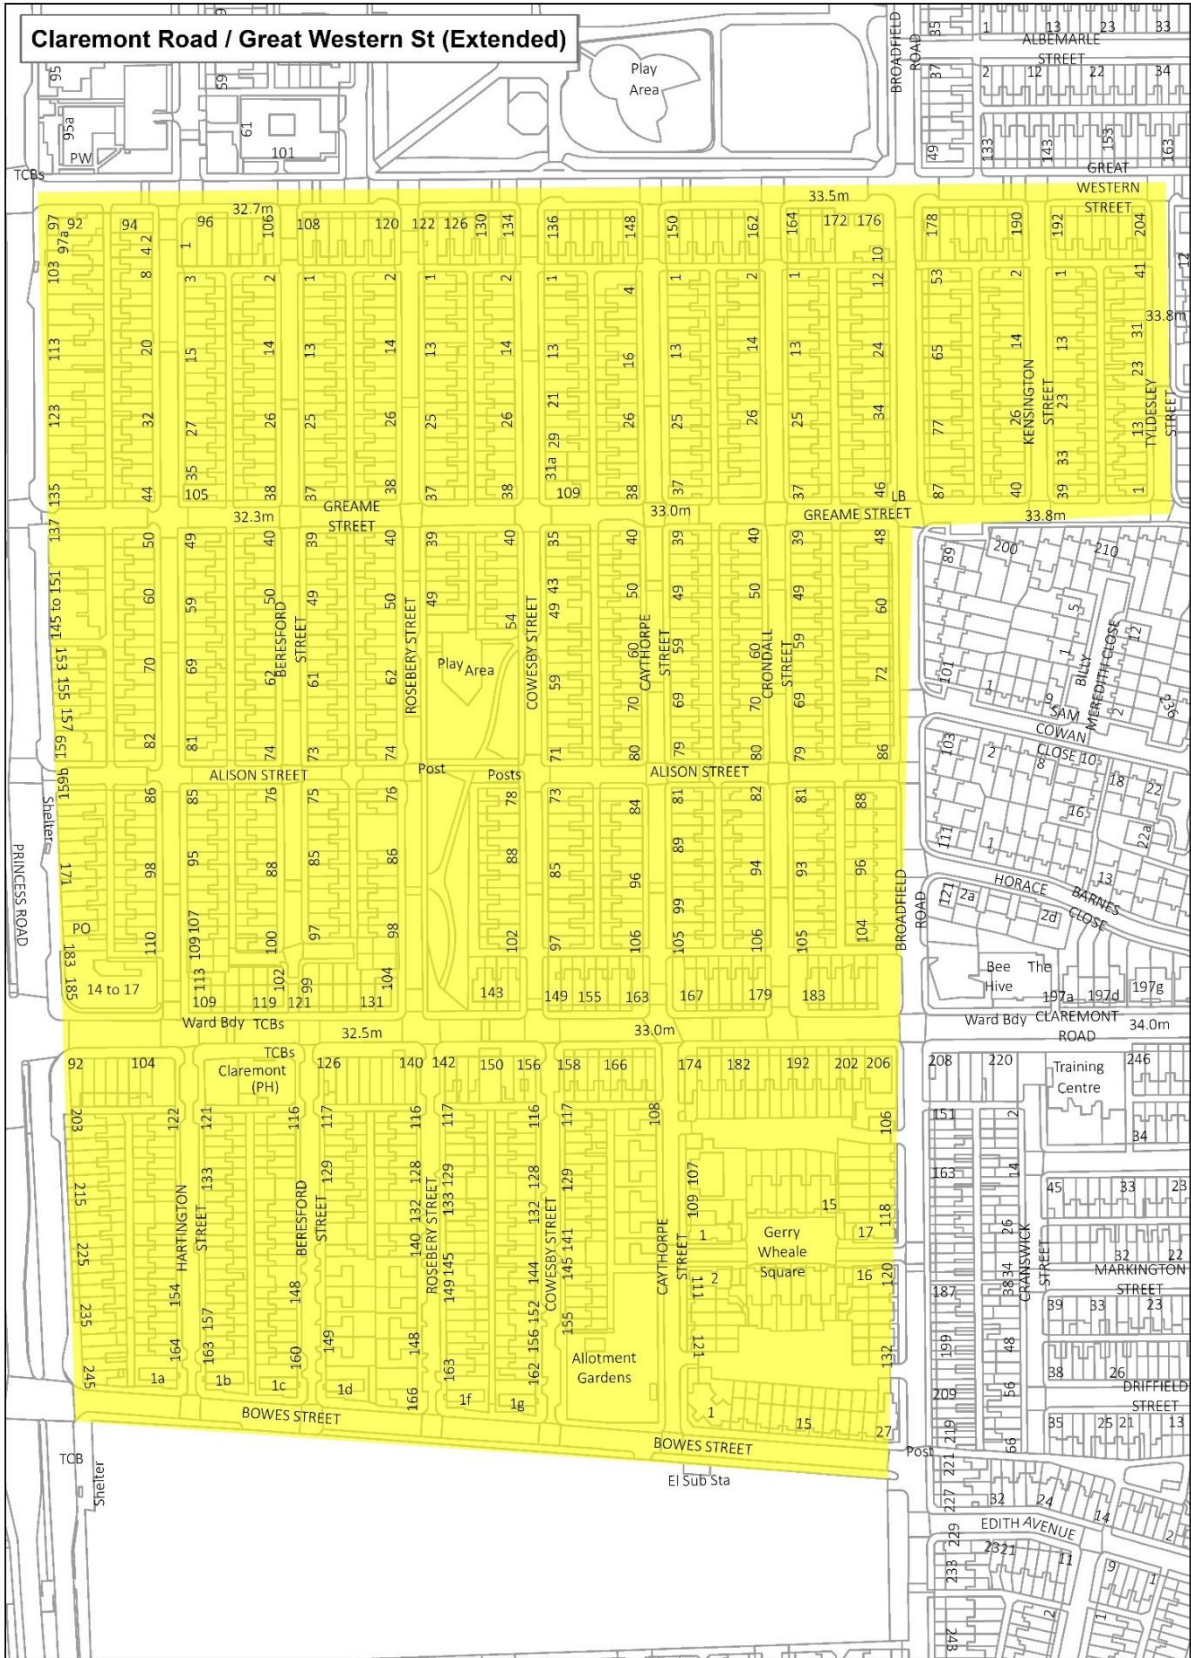

Appendix 2 Maps of proposed SL areas

© Crown copyright and database rights 2020. Ordnance Survey 100019568.

Contains OS data © Crown Copyright and database right 2019

© Crown copyright and database rights 2020. Ordnance Survey100019568.

© Crown copyright and database rights 2020. Ordnance Survey100019568.

Cheetham : Esmond / Avondale

Flats over Shops Cheetham Hill Road

Crumpsall Ward

Contains OS data © Crown Copyright and database right 2019

© Crown copyright and database rights 2018. Ordnance Survey100019568.