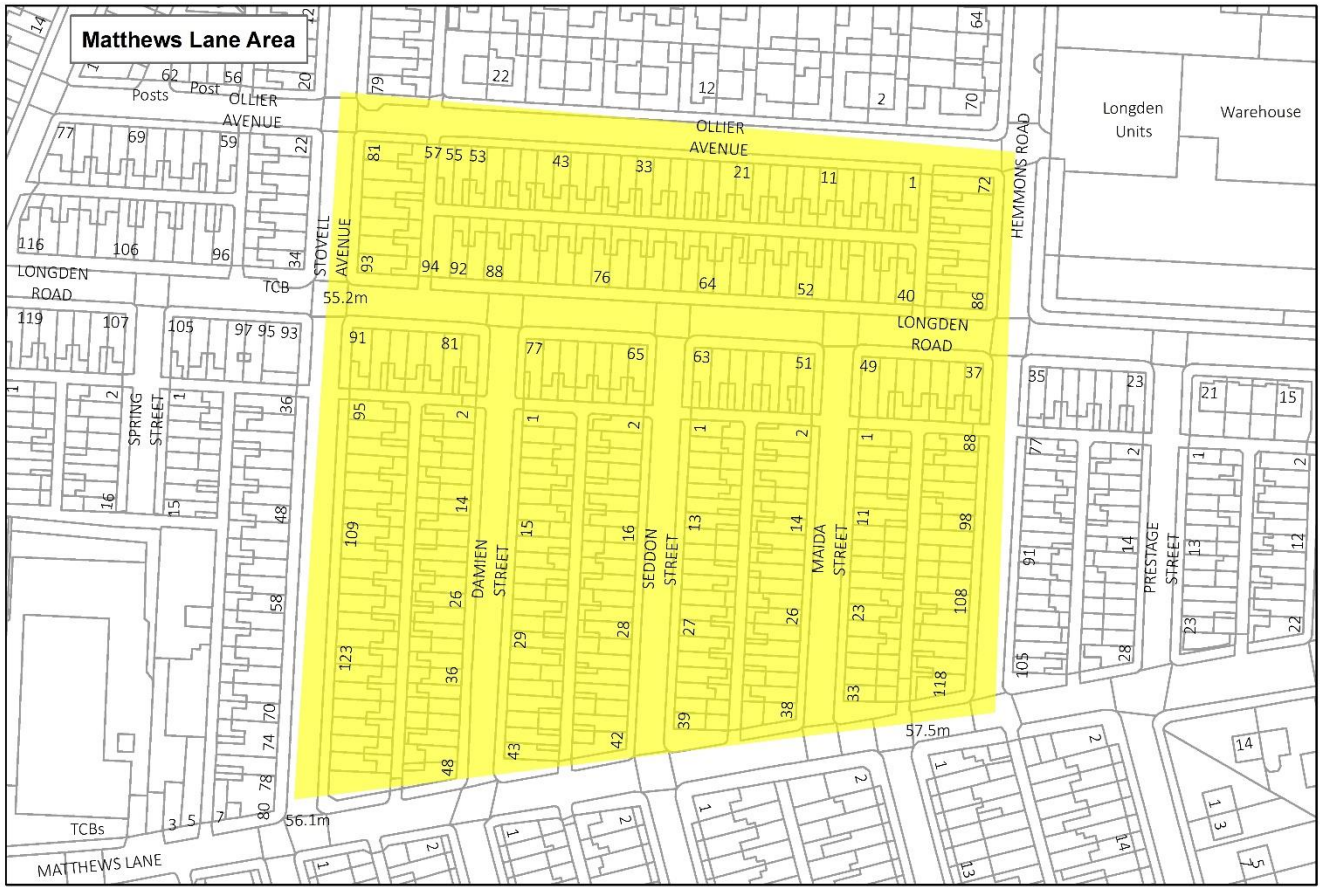

Appendix 2 Maps of proposed SL areas

© Crown copyright and database rights 2020. Ordnance Survey 100019568.

Contains OS data © Crown Copyright and database right 2019

© Crown copyright and database rights 2020. Ordnance Survey100019568.

© Crown copyright and database rights 2020. Ordnance Survey100019568.

Cheetham : Esmond / Avondale

Flats over Shops Cheetham Hill Road

Crumpsall Ward

Contains OS data © Crown Copyright and database right 2019

© Crown copyright and database rights 2018. Ordnance Survey100019568.