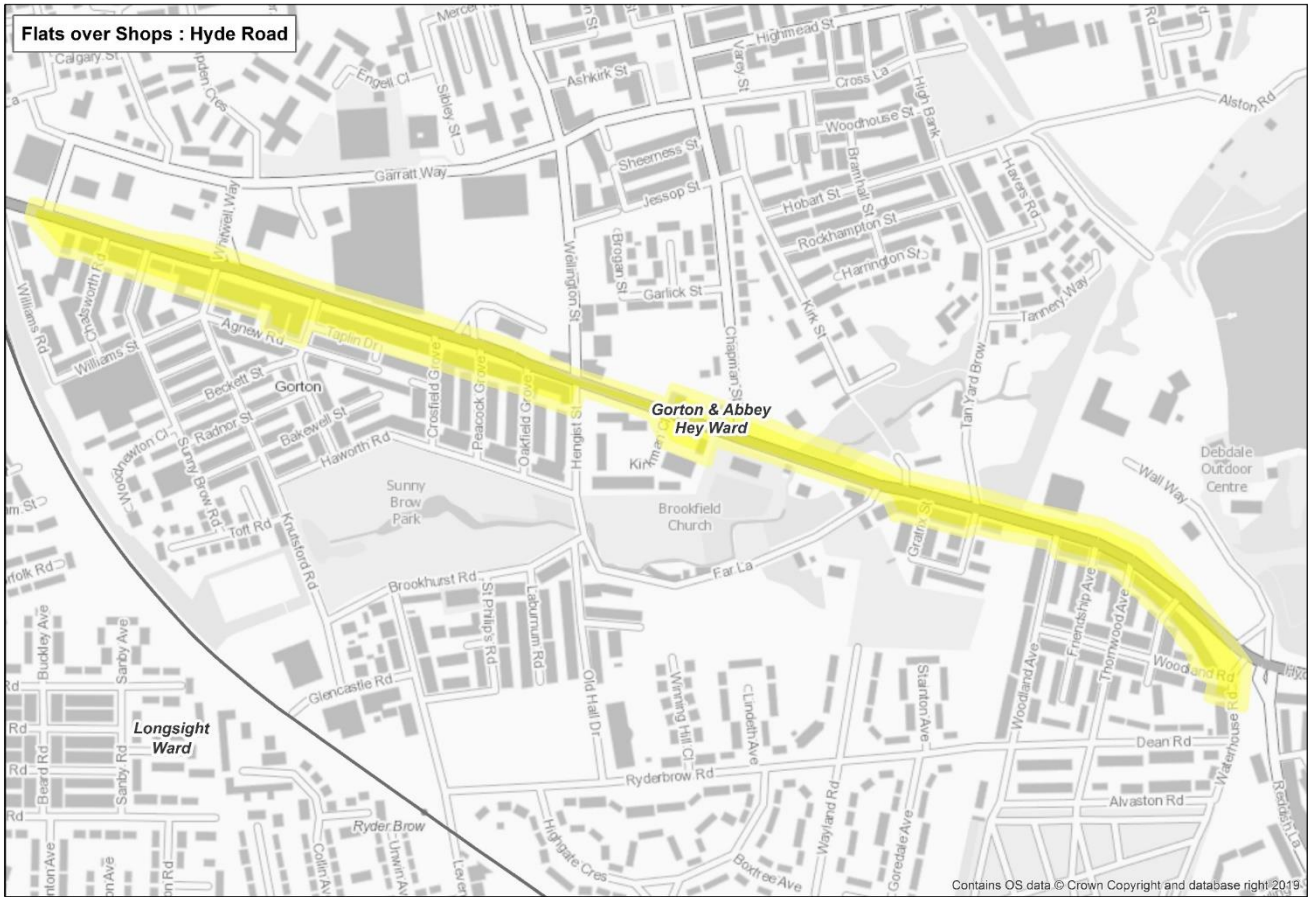

Appendix 2 Maps of proposed SL areas

© Crown copyright and database rights 2020. Ordnance Survey 100019568.

Contains OS data © Crown Copyright and database right 2019

© Crown copyright and database rights 2020. Ordnance Survey100019568.

© Crown copyright and database rights 2020. Ordnance Survey100019568.

Cheetham : Esmond / Avondale

Flats over Shops Cheetham Hill Road

Crumpsall Ward

Contains OS data © Crown Copyright and database right 2019

© Crown copyright and database rights 2018. Ordnance Survey100019568.