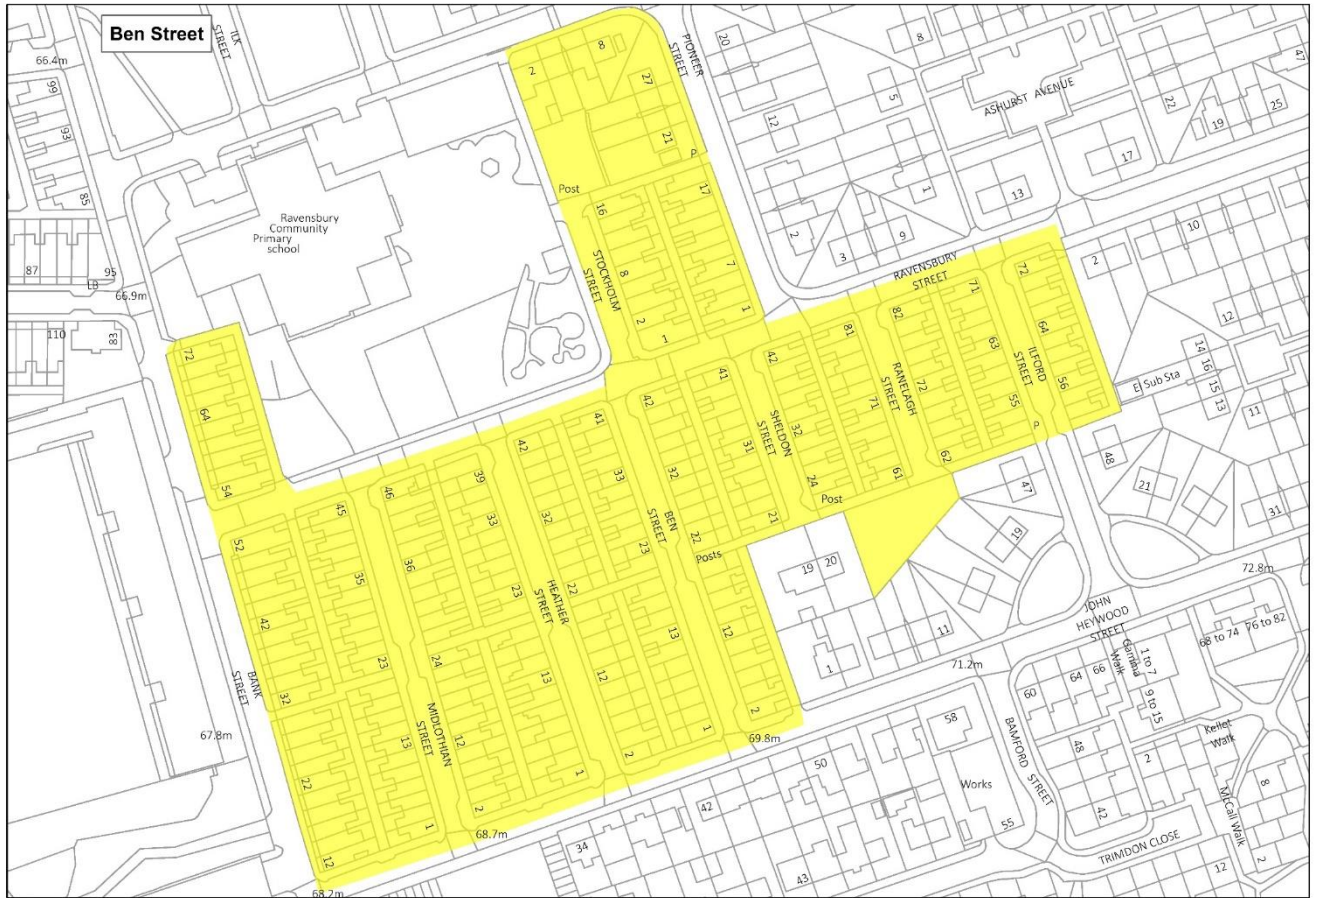

Appendix 2 Maps of proposed SL areas

© Crown copyright and database rights 2020. Ordnance Survey 100019568.

Contains OS data © Crown Copyright and database right 2019

© Crown copyright and database rights 2020. Ordnance Survey100019568.

© Crown copyright and database rights 2020. Ordnance Survey100019568.

Cheetham : Esmond / Avondale

Flats over Shops Cheetham Hill Road

Crumpsall Ward

Contains OS data © Crown Copyright and database right 2019

© Crown copyright and database rights 2018. Ordnance Survey100019568.