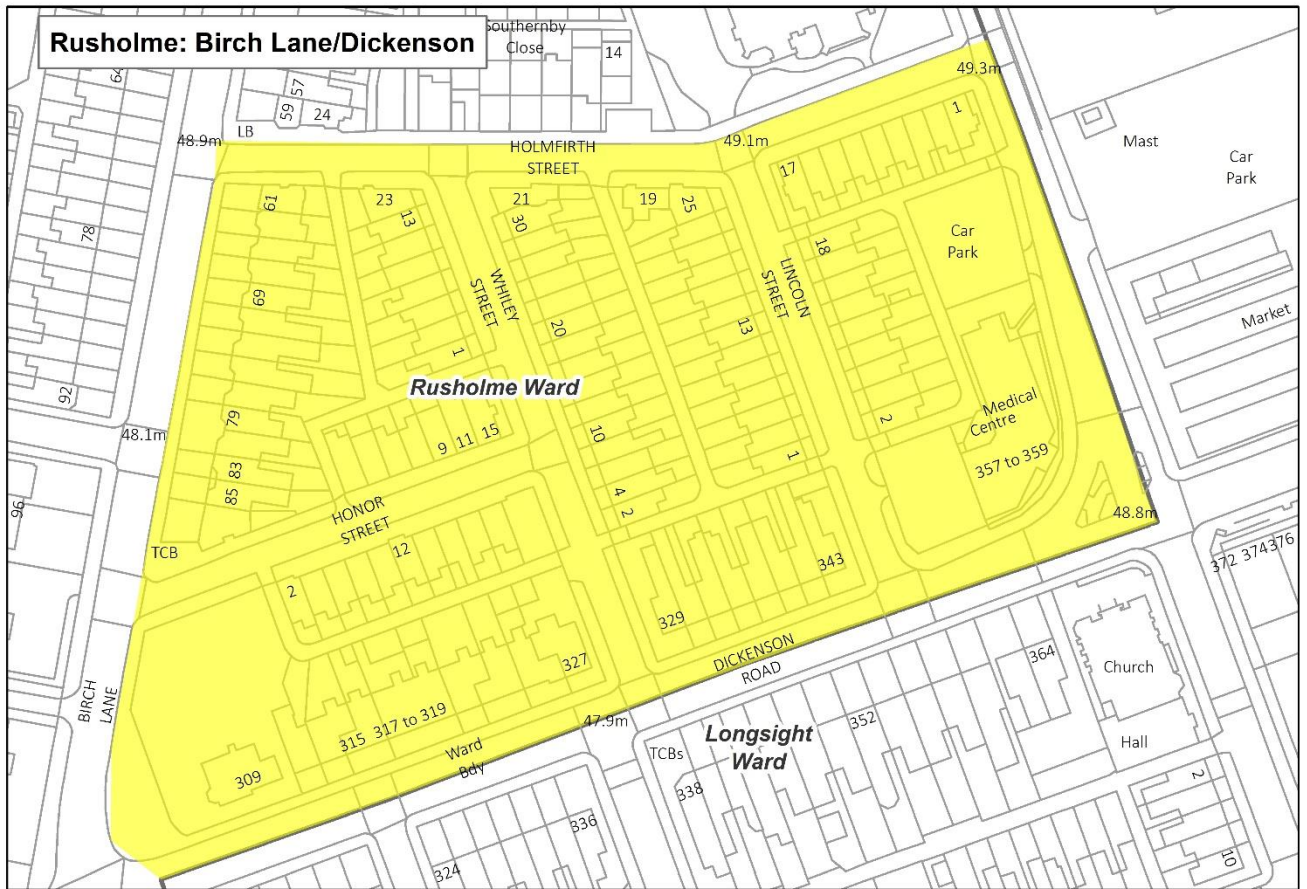

Appendix 2 Maps of proposed SL areas

© Crown copyright and database rights 2020. Ordnance Survey 100019568.

Contains OS data © Crown Copyright and database right 2019

© Crown copyright and database rights 2020. Ordnance Survey100019568.

© Crown copyright and database rights 2020. Ordnance Survey100019568.

Cheetham : Esmond / Avondale

Flats over Shops Cheetham Hill Road

Crumpsall Ward

Contains OS data © Crown Copyright and database right 2019

© Crown copyright and database rights 2018. Ordnance Survey100019568.